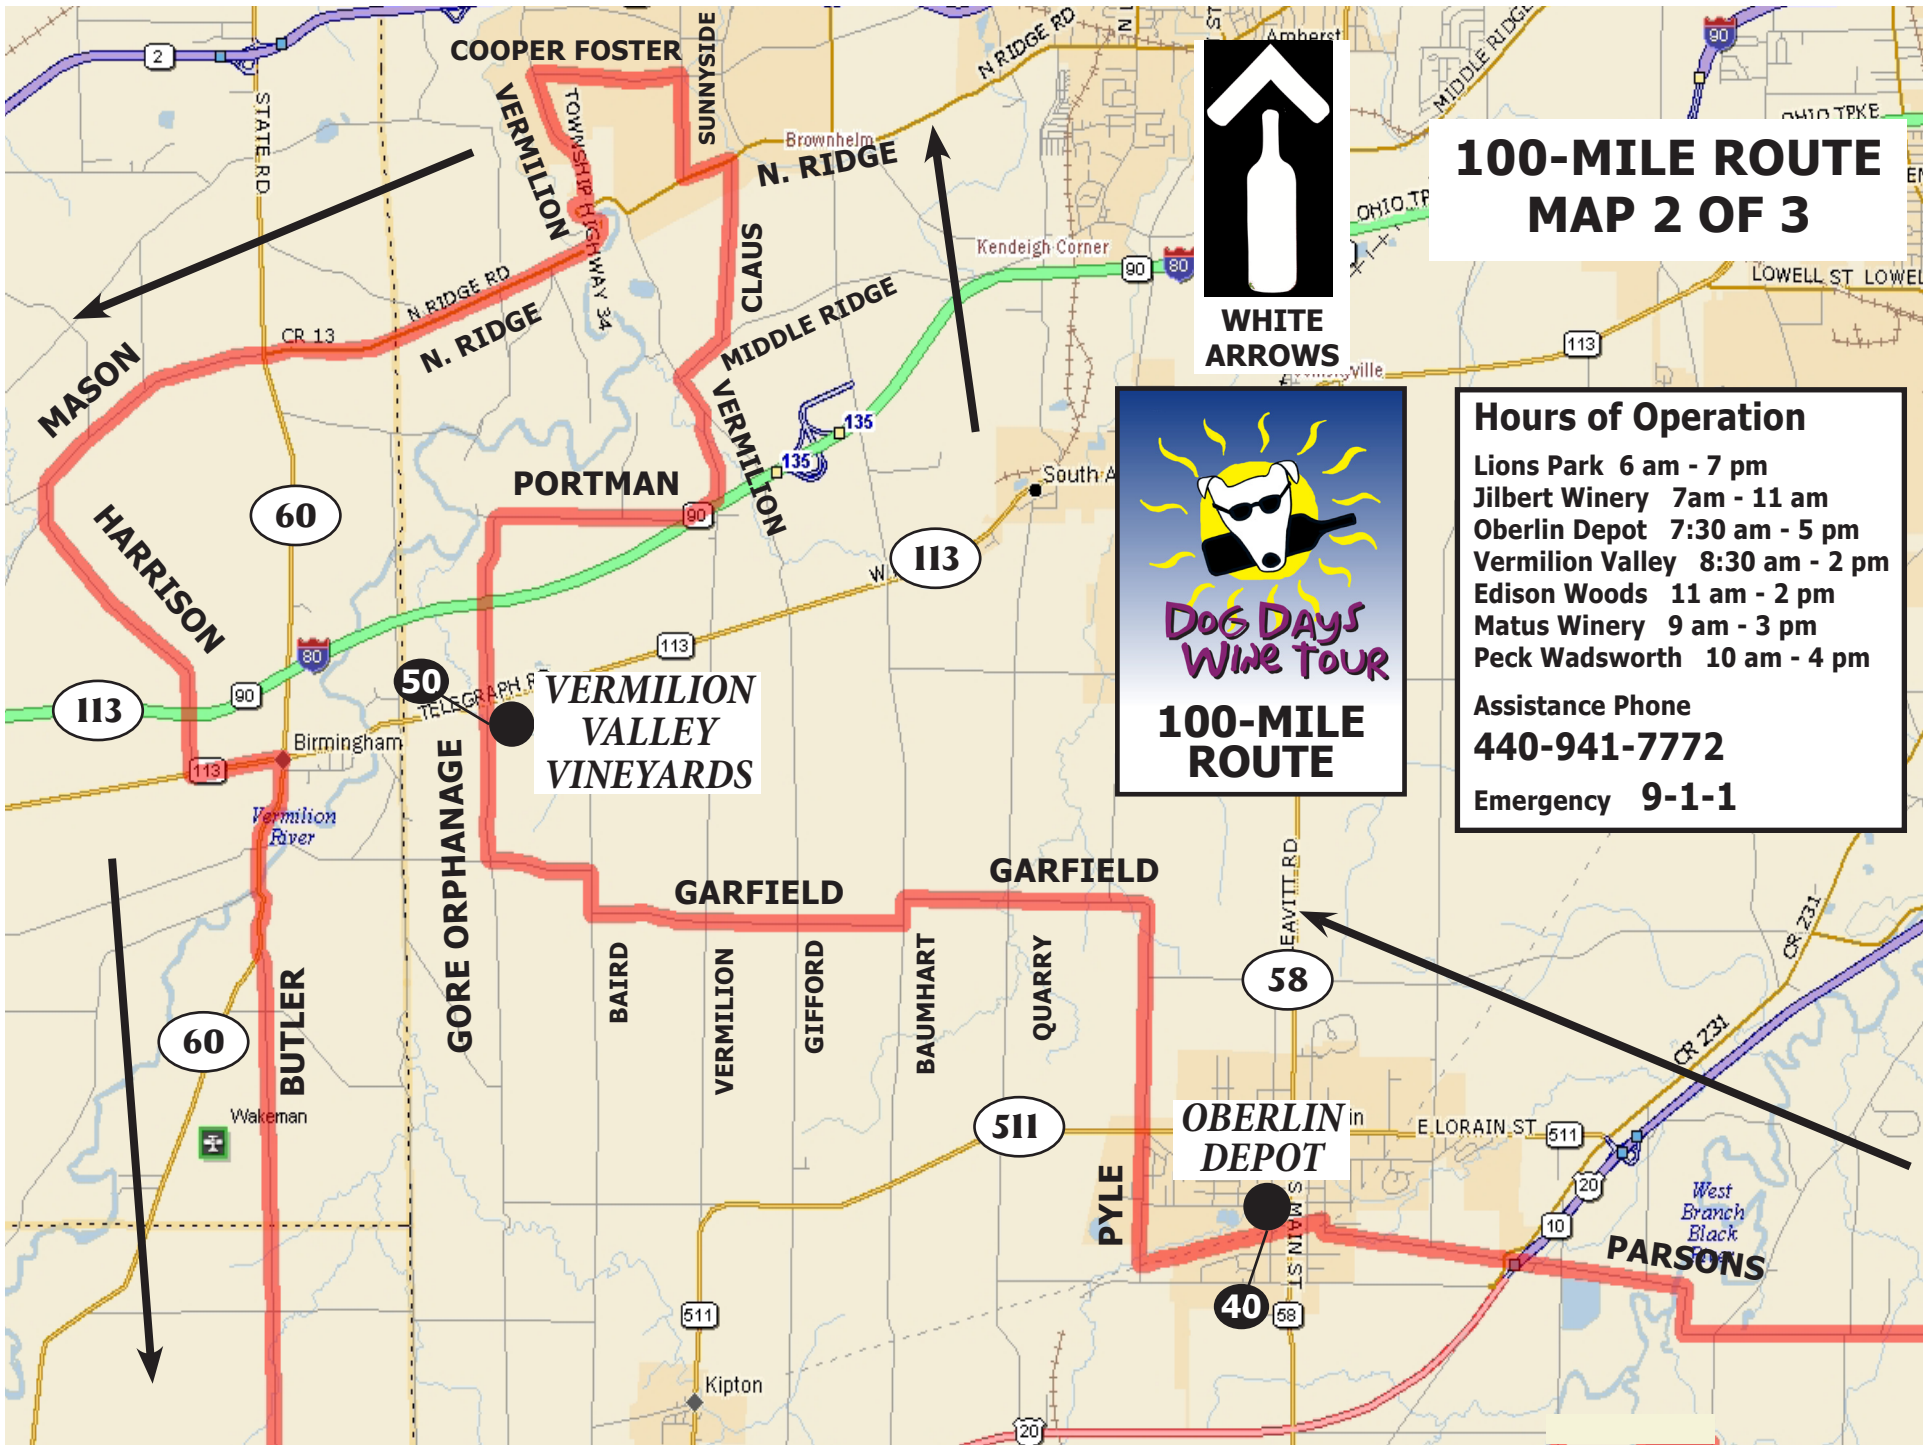

**100-MILE ROUTE
MAP 1 OF 3**

Hours of Operation
Lions Park 6 am - 7 pm
Jilbert Winery 7am - 11 am
Oberlin Depot 7:30 am - 5 pm
Vermilion Valley 8:30 am - 2 pm
Edison Woods 11 am - 2 pm
Matus Winery 9 am - 3 pm
Peck Wadsworth 10 am - 4 pm

Assistance Phone
440-941-7772
Emergency **9-1-1**

**100-MILE ROUTE
MAP 2 OF 3**

**WHITE
ARROWS**

**DOG DAYS
WINE TOUR**

**100-MILE
ROUTE**

Hours of Operation

Lions Park	6 am - 7 pm
Jilbert Winery	7 am - 11 am
Oberlin Depot	7:30 am - 5 pm
Vermilion Valley	8:30 am - 2 pm
Edison Woods	11 am - 2 pm
Matus Winery	9 am - 3 pm
Peck Wadsworth	10 am - 4 pm

Assistance Phone
440-941-7772

Emergency **9-1-1**

100-MILE ROUTE MAP 3 OF 3

MATUS WINERY

Hours of Operation

- Lions Park 6 am - 7 pm
- Jilbert Winery 7am - 11 am
- Oberlin Depot 7:30 am - 5 pm
- Vermilion Valley 8:30 am - 2 pm
- Edison Woods 11 am - 2 pm
- Matus Winery 9 am - 3 pm
- Peck Wadsworth 10 am - 4 pm