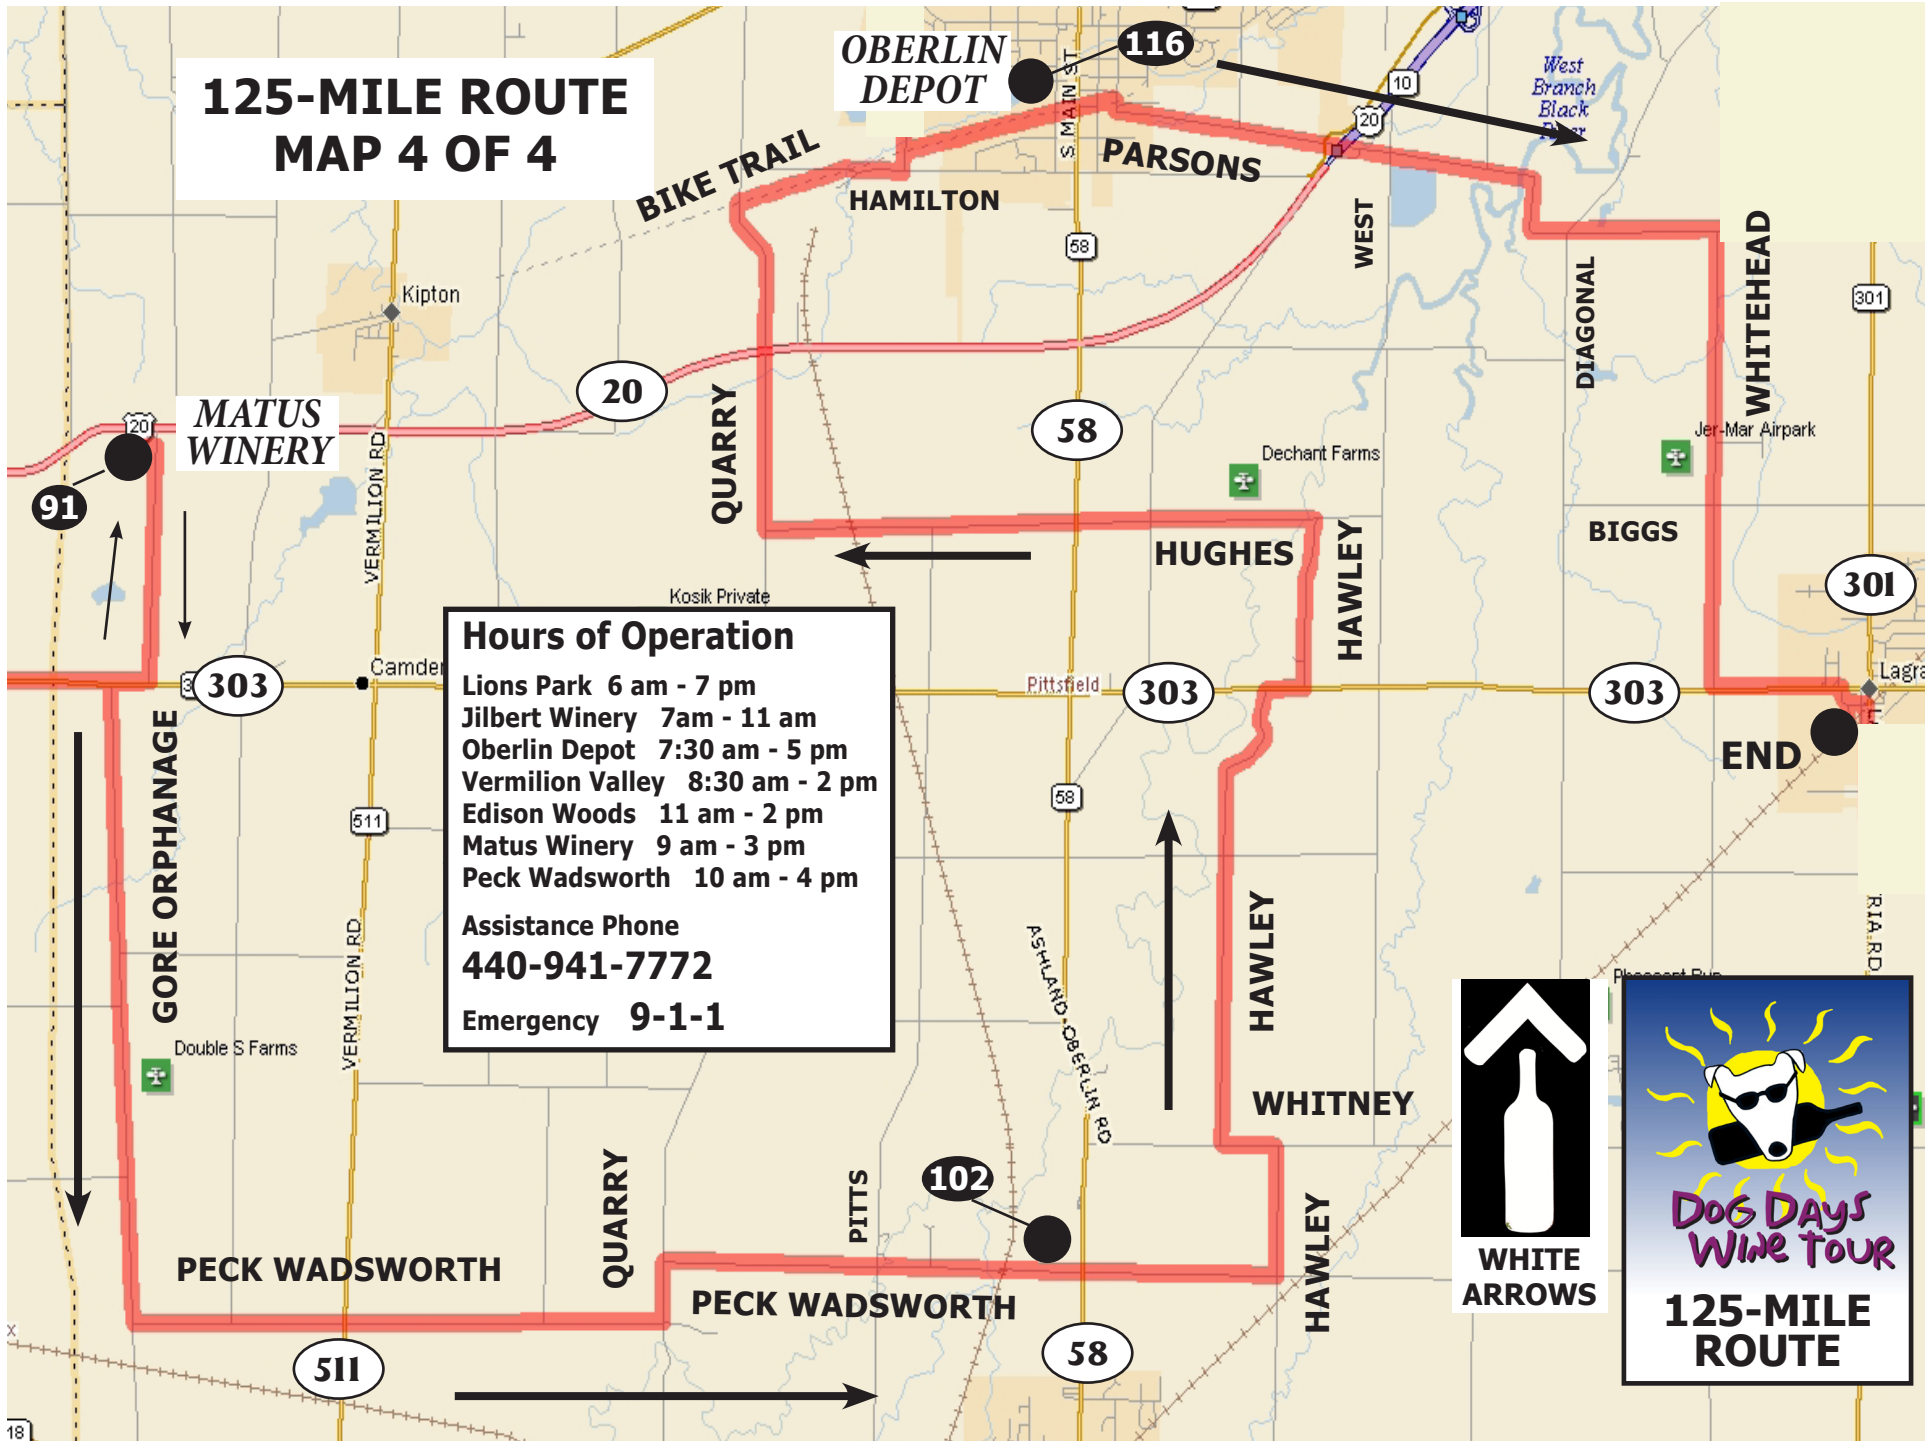

# 125-MILE ROUTE MAP 2 OF 4

**WHITE  
ARROWS**

**Hours of Operation**

- Lions Park 6 am - 7 pm
- Jilbert Winery 7am - 11 am
- Oberlin Depot 7:30 am - 5 pm
- Vermilion Valley 8:30 am - 2 pm
- Edison Woods 11 am - 2 pm
- Matus Winery 9 am - 3 pm
- Peck Wadsworth 10 am - 4 pm

Assistance Phone  
**440-941-7772**

Emergency **9-1-1**

**125-MILE ROUTE  
MAP 3 OF 4**

**Hours of Operation**

- Lions Park 6 am - 7 pm
- Jilbert Winery 7 am - 11 am
- Oberlin Depot 7:30 am - 5 pm
- Vermilion Valley 8:30 am - 2 pm
- Edison Woods 11 am - 2 pm
- Matus Winery 9 am - 3 pm
- Peck Wadsworth 10 am - 4 pm

EDISON HWY

CHAPIN RD

CEYLON RD

Berlinville

Collins

SR 303

60

303

# 125-MILE ROUTE MAP 4 OF 4

**Hours of Operation**

- Lions Park 6 am - 7 pm
- Jilbert Winery 7am - 11 am
- Oberlin Depot 7:30 am - 5 pm
- Vermilion Valley 8:30 am - 2 pm
- Edison Woods 11 am - 2 pm
- Matus Winery 9 am - 3 pm
- Peck Wadsworth 10 am - 4 pm