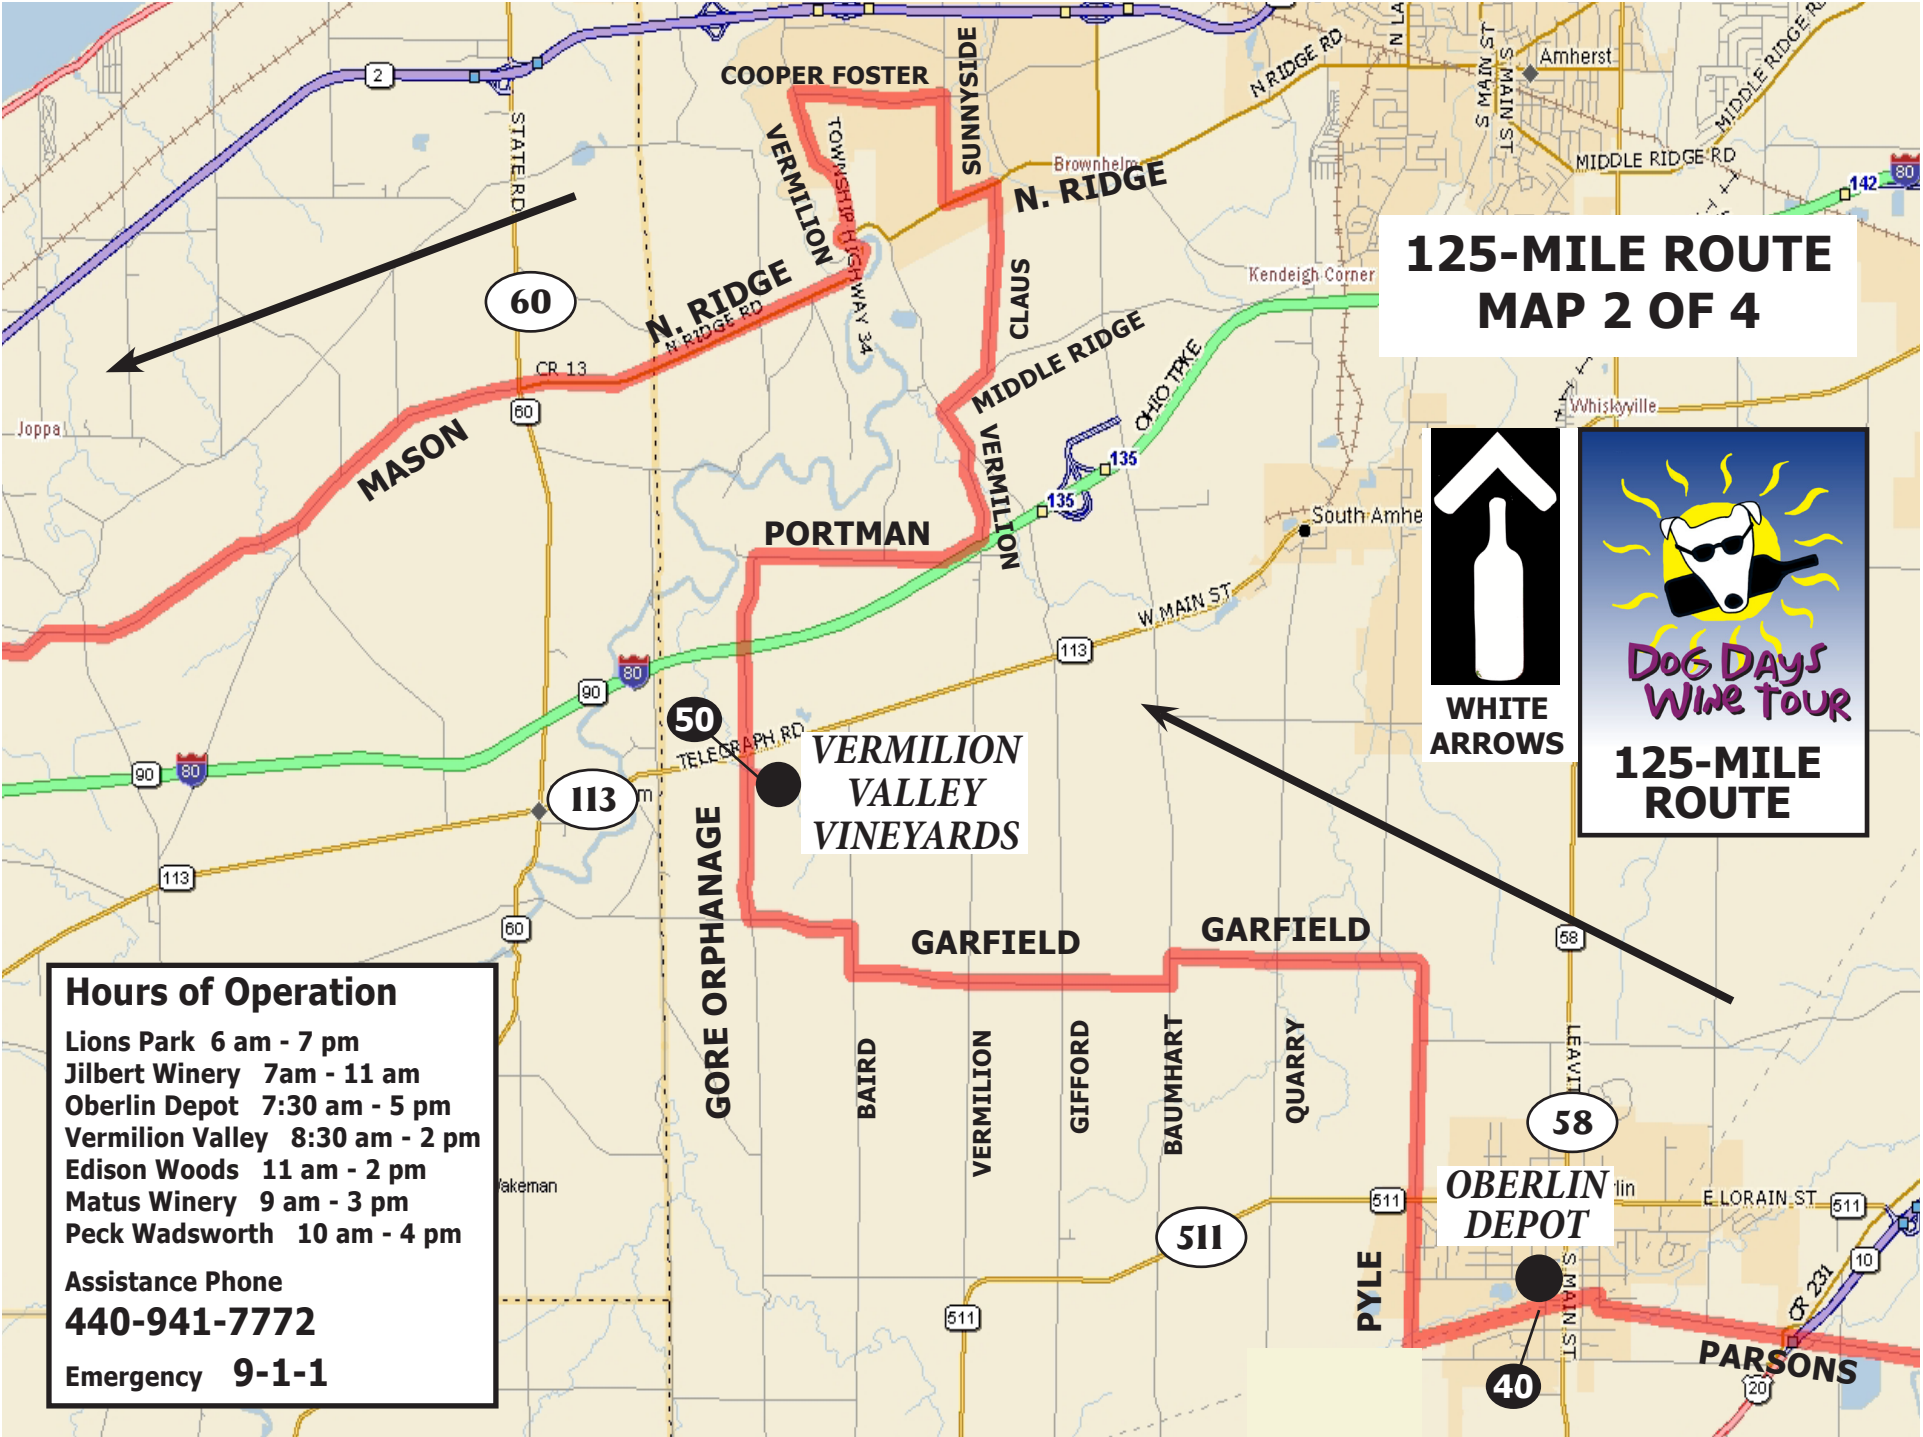

**125-MILE ROUTE  
MAP 1 OF 4**

Hours of Operation	
Lions Park	6 am - 7 pm
Jilbert Winery	7am - 11 am
Oberlin Depot	7:30 am - 5 pm
Vermilion Valley	8:30 am - 2 pm
Edison Woods	11 am - 2 pm
Matus Winery	9 am - 3 pm
Peck Wadsworth	10 am - 4 pm
Assistance Phone	440-941-7772
Emergency	9-1-1

# 125-MILE ROUTE MAP 2 OF 4

**WHITE  
ARROWS**

**Hours of Operation**

- Lions Park 6 am - 7 pm
- Jilbert Winery 7am - 11 am
- Oberlin Depot 7:30 am - 5 pm
- Vermilion Valley 8:30 am - 2 pm
- Edison Woods 11 am - 2 pm
- Matus Winery 9 am - 3 pm
- Peck Wadsworth 10 am - 4 pm

Assistance Phone  
**440-941-7772**

Emergency **9-1-1**

**125-MILE ROUTE  
MAP 3 OF 4**

**Hours of Operation**

- Lions Park 6 am - 7 pm
- Jilbert Winery 7 am - 11 am
- Oberlin Depot 7:30 am - 5 pm
- Vermilion Valley 8:30 am - 2 pm
- Edison Woods 11 am - 2 pm
- Matus Winery 9 am - 3 pm
- Peck Wadsworth 10 am - 4 pm

# 125-MILE ROUTE MAP 4 OF 4

**Hours of Operation**

- Lions Park 6 am - 7 pm
- Jilbert Winery 7am - 11 am
- Oberlin Depot 7:30 am - 5 pm
- Vermilion Valley 8:30 am - 2 pm
- Edison Woods 11 am - 2 pm
- Matus Winery 9 am - 3 pm
- Peck Wadsworth 10 am - 4 pm