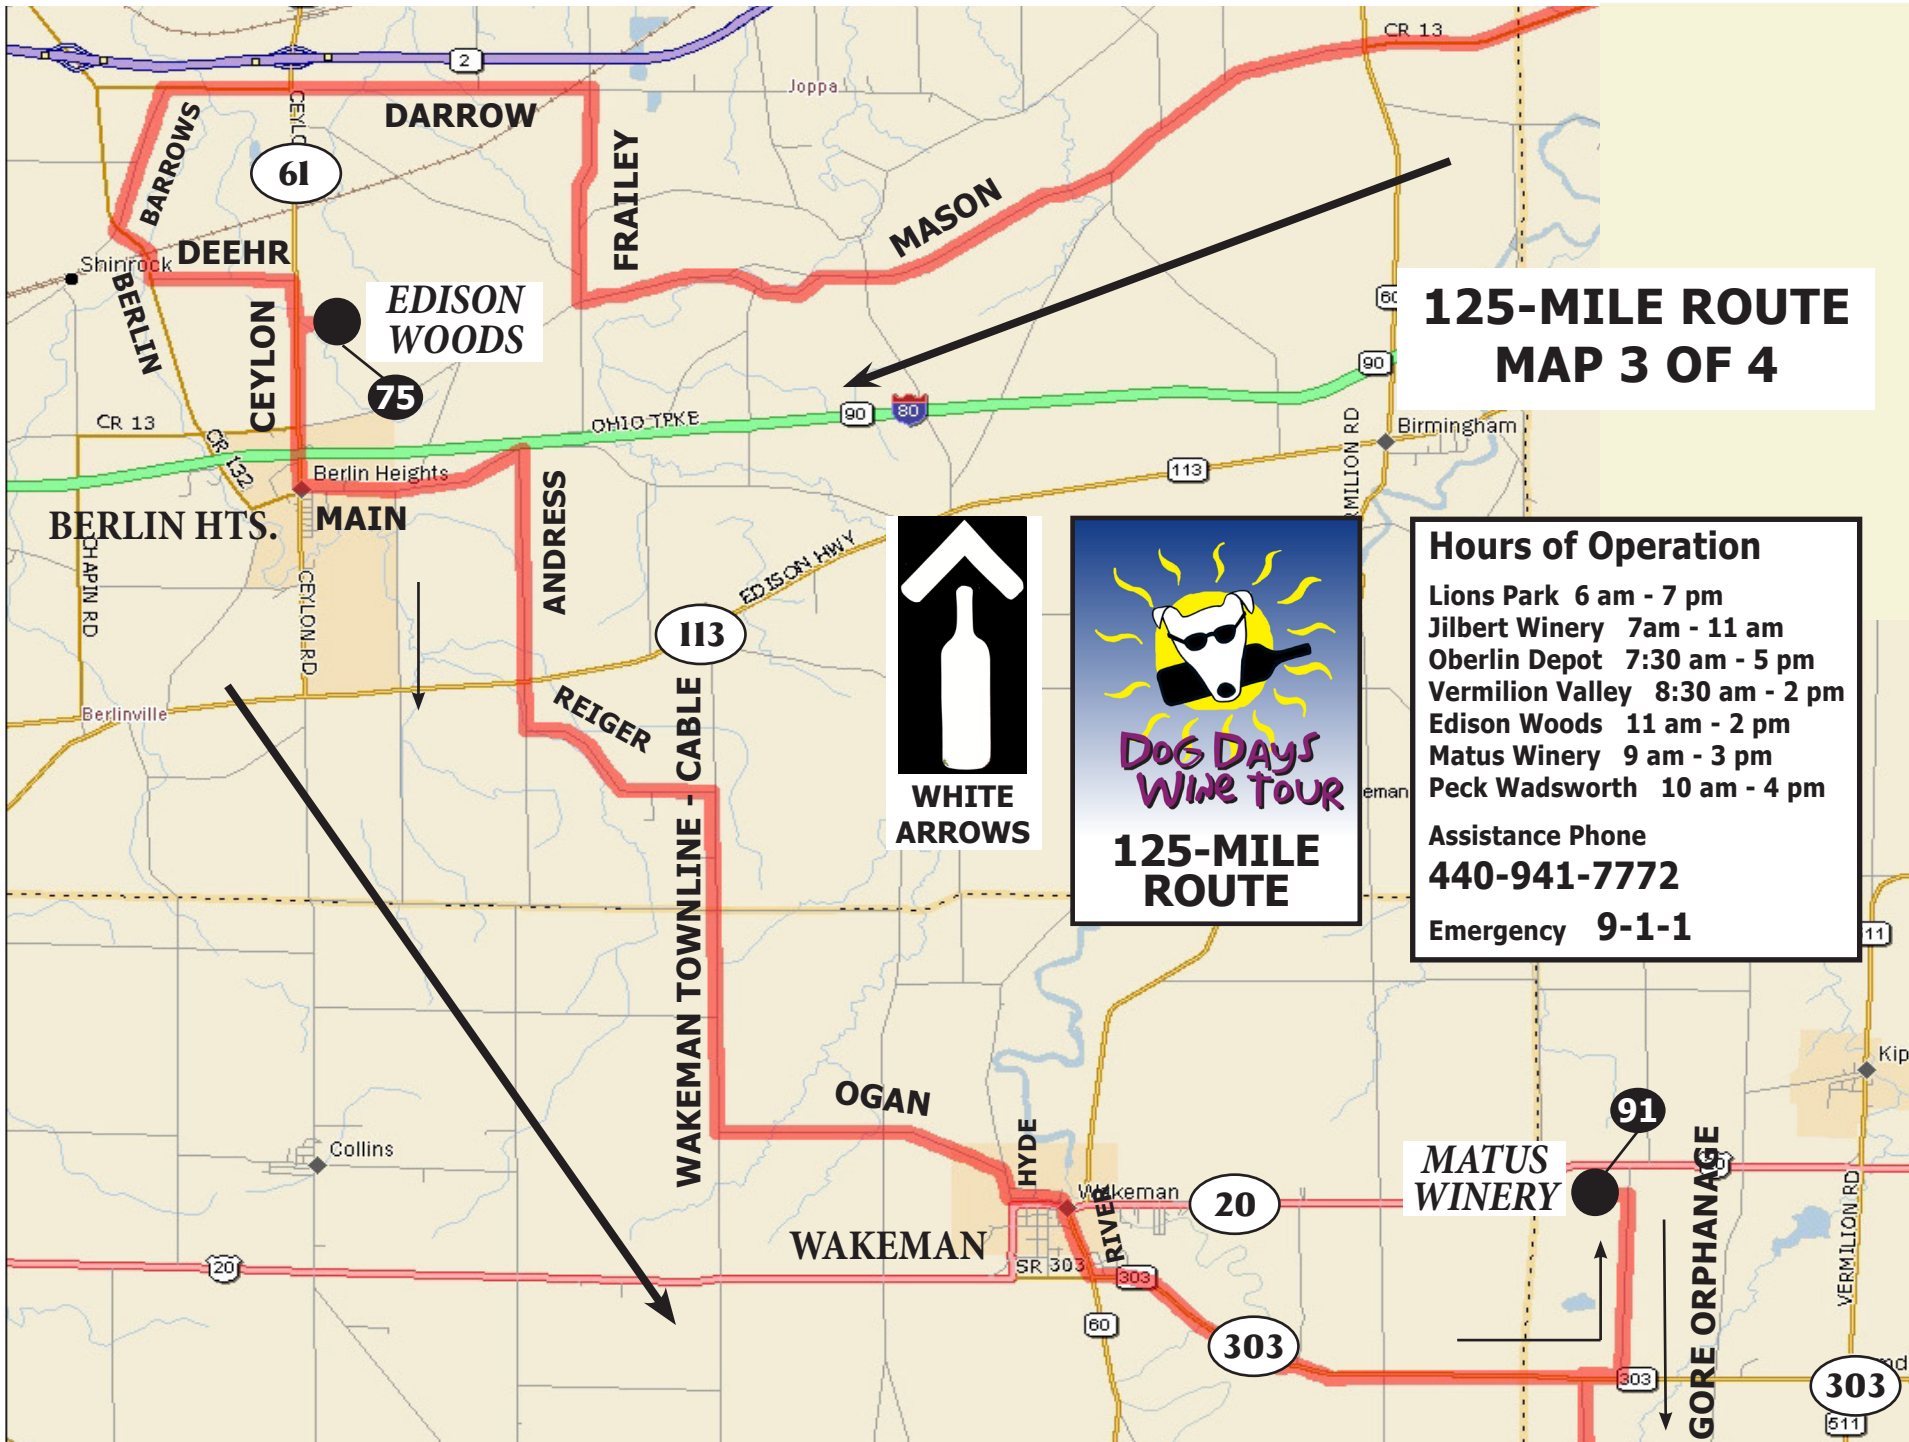

**125-MILE ROUTE  
MAP 1 OF 4**

Hours of Operation	
Lions Park	6 am - 7 pm
Jilbert Winery	7am - 11 am
Oberlin Depot	7:30 am - 5 pm
Vermilion Valley	8:30 am - 2 pm
Edison Woods	11 am - 2 pm
Matus Winery	9 am - 3 pm
Peck Wadsworth	10 am - 4 pm
Assistance Phone	440-941-7772
Emergency	9-1-1

# 125-MILE ROUTE MAP 2 OF 4

**WHITE  
ARROWS**

**Hours of Operation**

- Lions Park 6 am - 7 pm
- Jilbert Winery 7am - 11 am
- Oberlin Depot 7:30 am - 5 pm
- Vermilion Valley 8:30 am - 2 pm
- Edison Woods 11 am - 2 pm
- Matus Winery 9 am - 3 pm
- Peck Wadsworth 10 am - 4 pm

Assistance Phone  
**440-941-7772**

Emergency **9-1-1**

**125-MILE ROUTE  
MAP 3 OF 4**

**Hours of Operation**

- Lions Park 6 am - 7 pm
- Jilbert Winery 7 am - 11 am
- Oberlin Depot 7:30 am - 5 pm
- Vermilion Valley 8:30 am - 2 pm
- Edison Woods 11 am - 2 pm
- Matus Winery 9 am - 3 pm
- Peck Wadsworth 10 am - 4 pm

# 125-MILE ROUTE MAP 4 OF 4

**Hours of Operation**

- Lions Park 6 am - 7 pm
- Jilbert Winery 7am - 11 am
- Oberlin Depot 7:30 am - 5 pm
- Vermilion Valley 8:30 am - 2 pm
- Edison Woods 11 am - 2 pm
- Matus Winery 9 am - 3 pm
- Peck Wadsworth 10 am - 4 pm