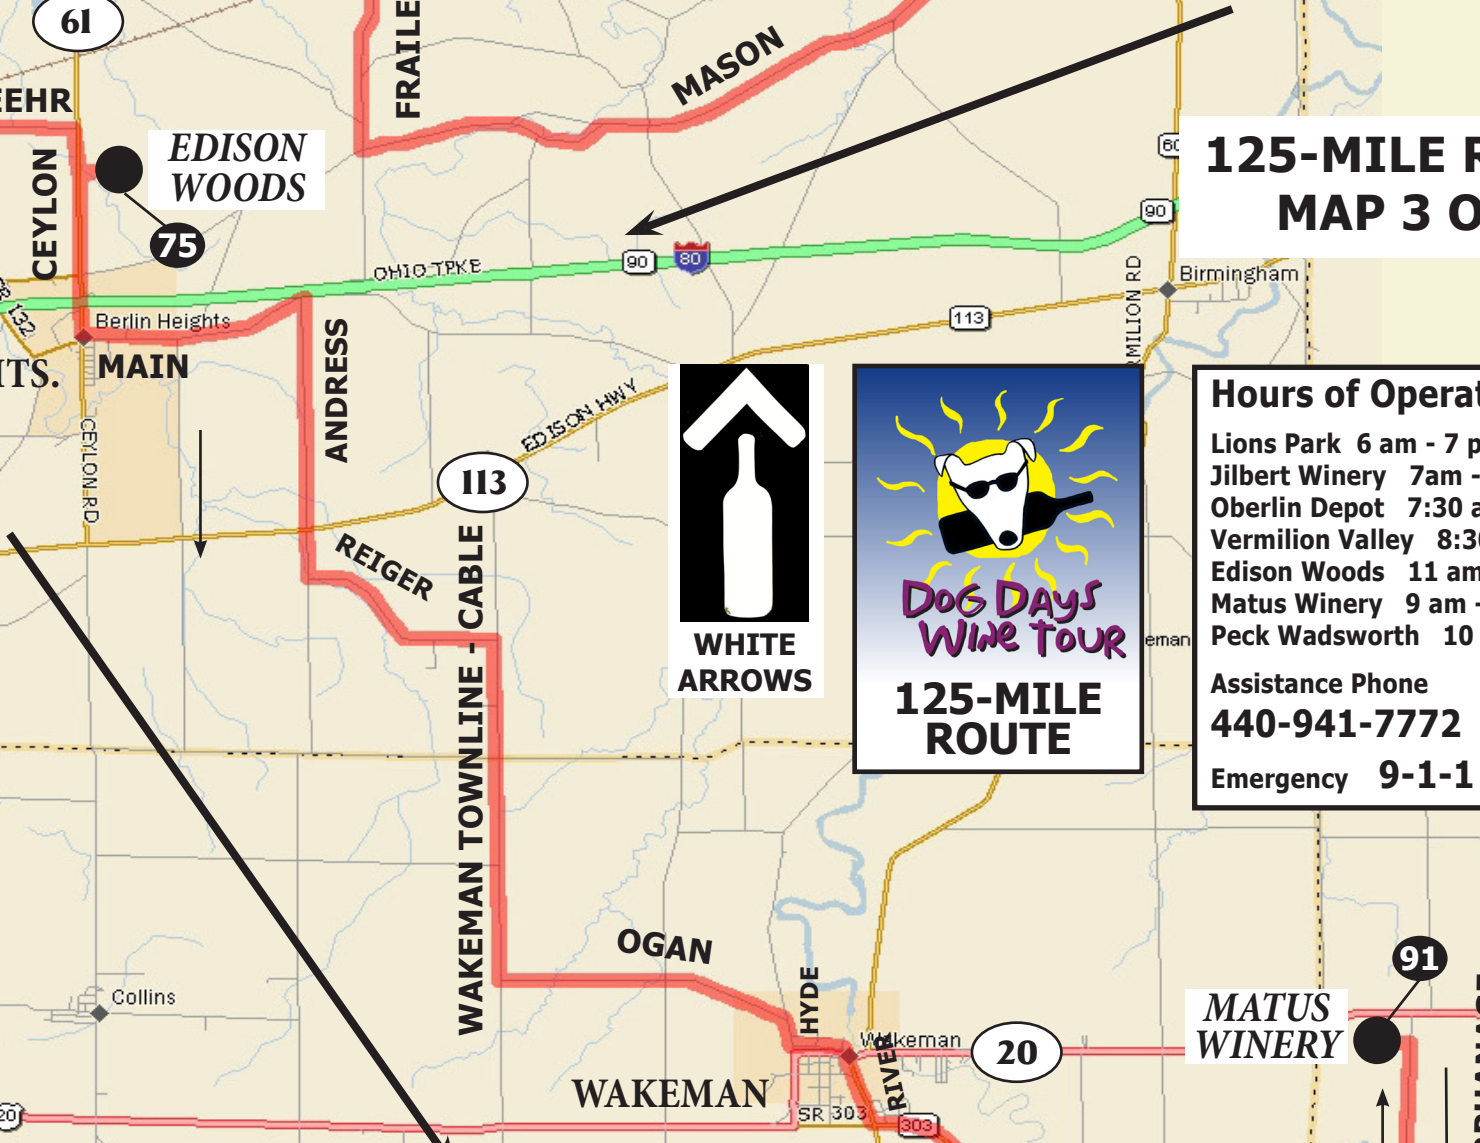

EDISON WOODS

MATUS WINERY

BERLIN HTS.

WAKEMAN

DARROW

FRAILEY

MASON

BARROWS

DEEHR

CEYLON

75

61

ANDRESS

REIGER

113

WAKEMAN TOWNLINE - CABLE

OGAN

HYDE

WAKEMAN

20

303

91

GORE ORPHANAGE

303

511

CR 13

Joppa

CR 13

60

90

80

90

113

MILTON RD

Birmingham

CR 13

CR 127

OHIO TRPK

EDISON HWY

CHAPIN RD

CEYLON RD

Berlinville

Collins

SR 303

60

303

11

Kipt

303

511